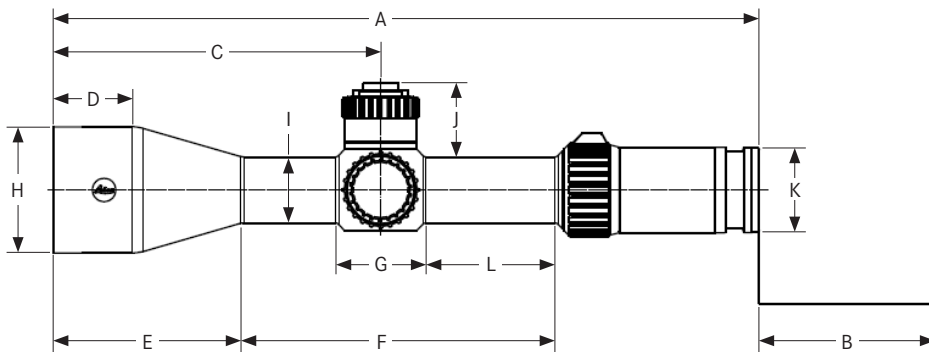

LEICA PRS 5 - 30x56 i

Riflescope	Leica PRS 5-30x56 i
Package includes	Sunshade, tools, Throw Lever, cleaning tissue, battery
Front lens diameter	56 mm
Magnification	5 - 30 x
Zoom	6 x
Field of view at 100 m (min. up to max. magnification)	9.0 yds up to 1.42 yds / 8.2 m up to 1.3 m
Eye relief	> 90 mm
Exit pupil	9 - 2 mm
Parallax	adjustable, 21.9 yds / 20 m to infinity
Diopter compensation	-3/+1 dpt
Coating	AquaDura® coating
Transmission	> 90%
Mounting option	34 mm rings
Impact point correction	0.1 Mil = 0.1 mrad = 1 cm/100 m per click
Reticle adjustment range (height / side)	320 / 180 cm, 32 / 18 Mil (100 m)
Front lens filter thread	M62 x 0.6 mm
Length	14.37 inch / 365 mm
Weight	36.3 oz / 1.030 g
Watertightness	Watertight to a depth of 13 ft / 4 m, nitrogen filled
Available reticles	L-4a, Ballistic, PRB
Focal plane reticle	1st focal plane
Reticle illumination	Dot / scale
Automatic switch-off (time out)	4 h
Order No. (Reticle)	
L-4a	51100
Ballistic	51200
PRB	51300

LEICA PRS 5-30x56 i

Dimensions

Leica PRS 5-30x56 i	
A	365 mm
B	90 mm
C	168,5 mm
D	40,5 mm
E	98 mm
F	162 mm
G	46 mm
H	∅ 65 mm
I	∅ 34 mm
J	55 mm
K	∅ 44 mm
L	68 mm